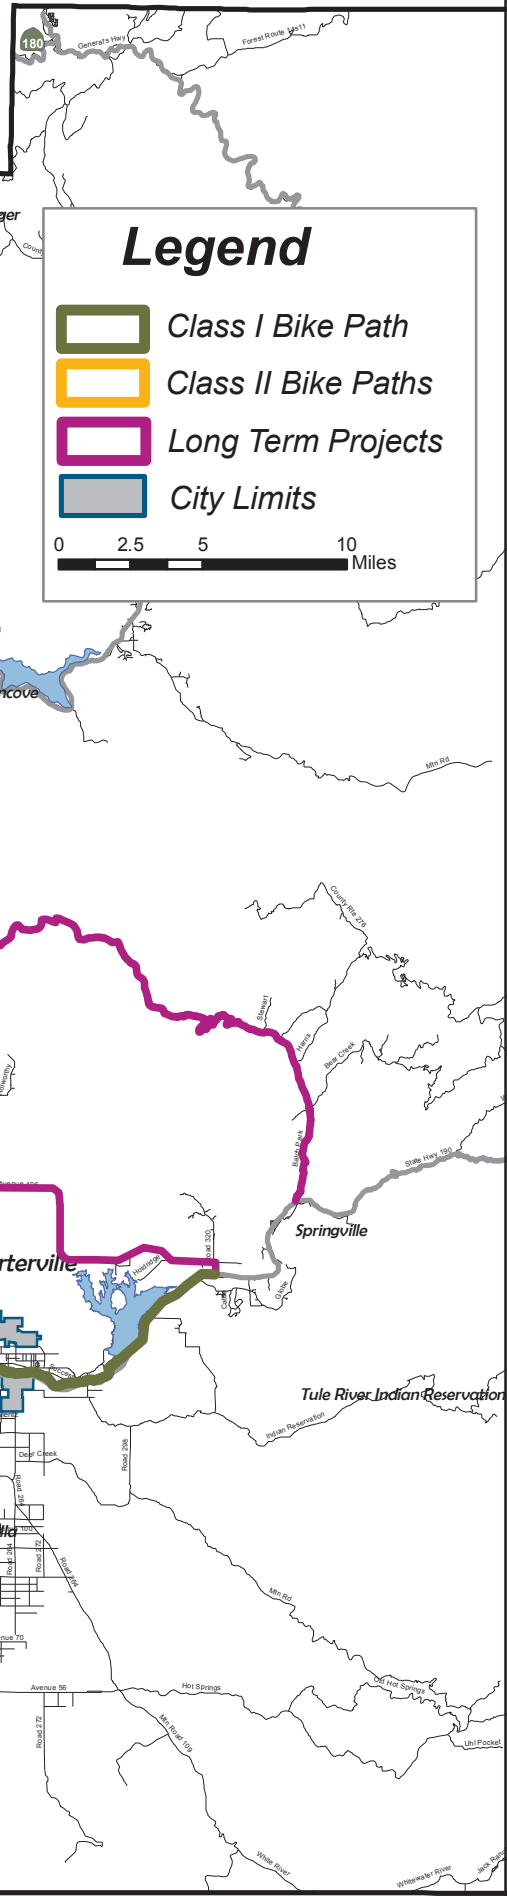

# Bicycle Transportation Plan

## Unincorporated Areas of Tulare County

### Legend

- Class I Bike Path
- Class II Bike Paths
- Long Term Projects
- City Limits

0    2.5    5    10  
Miles

County of Tulare

Geographic Information System