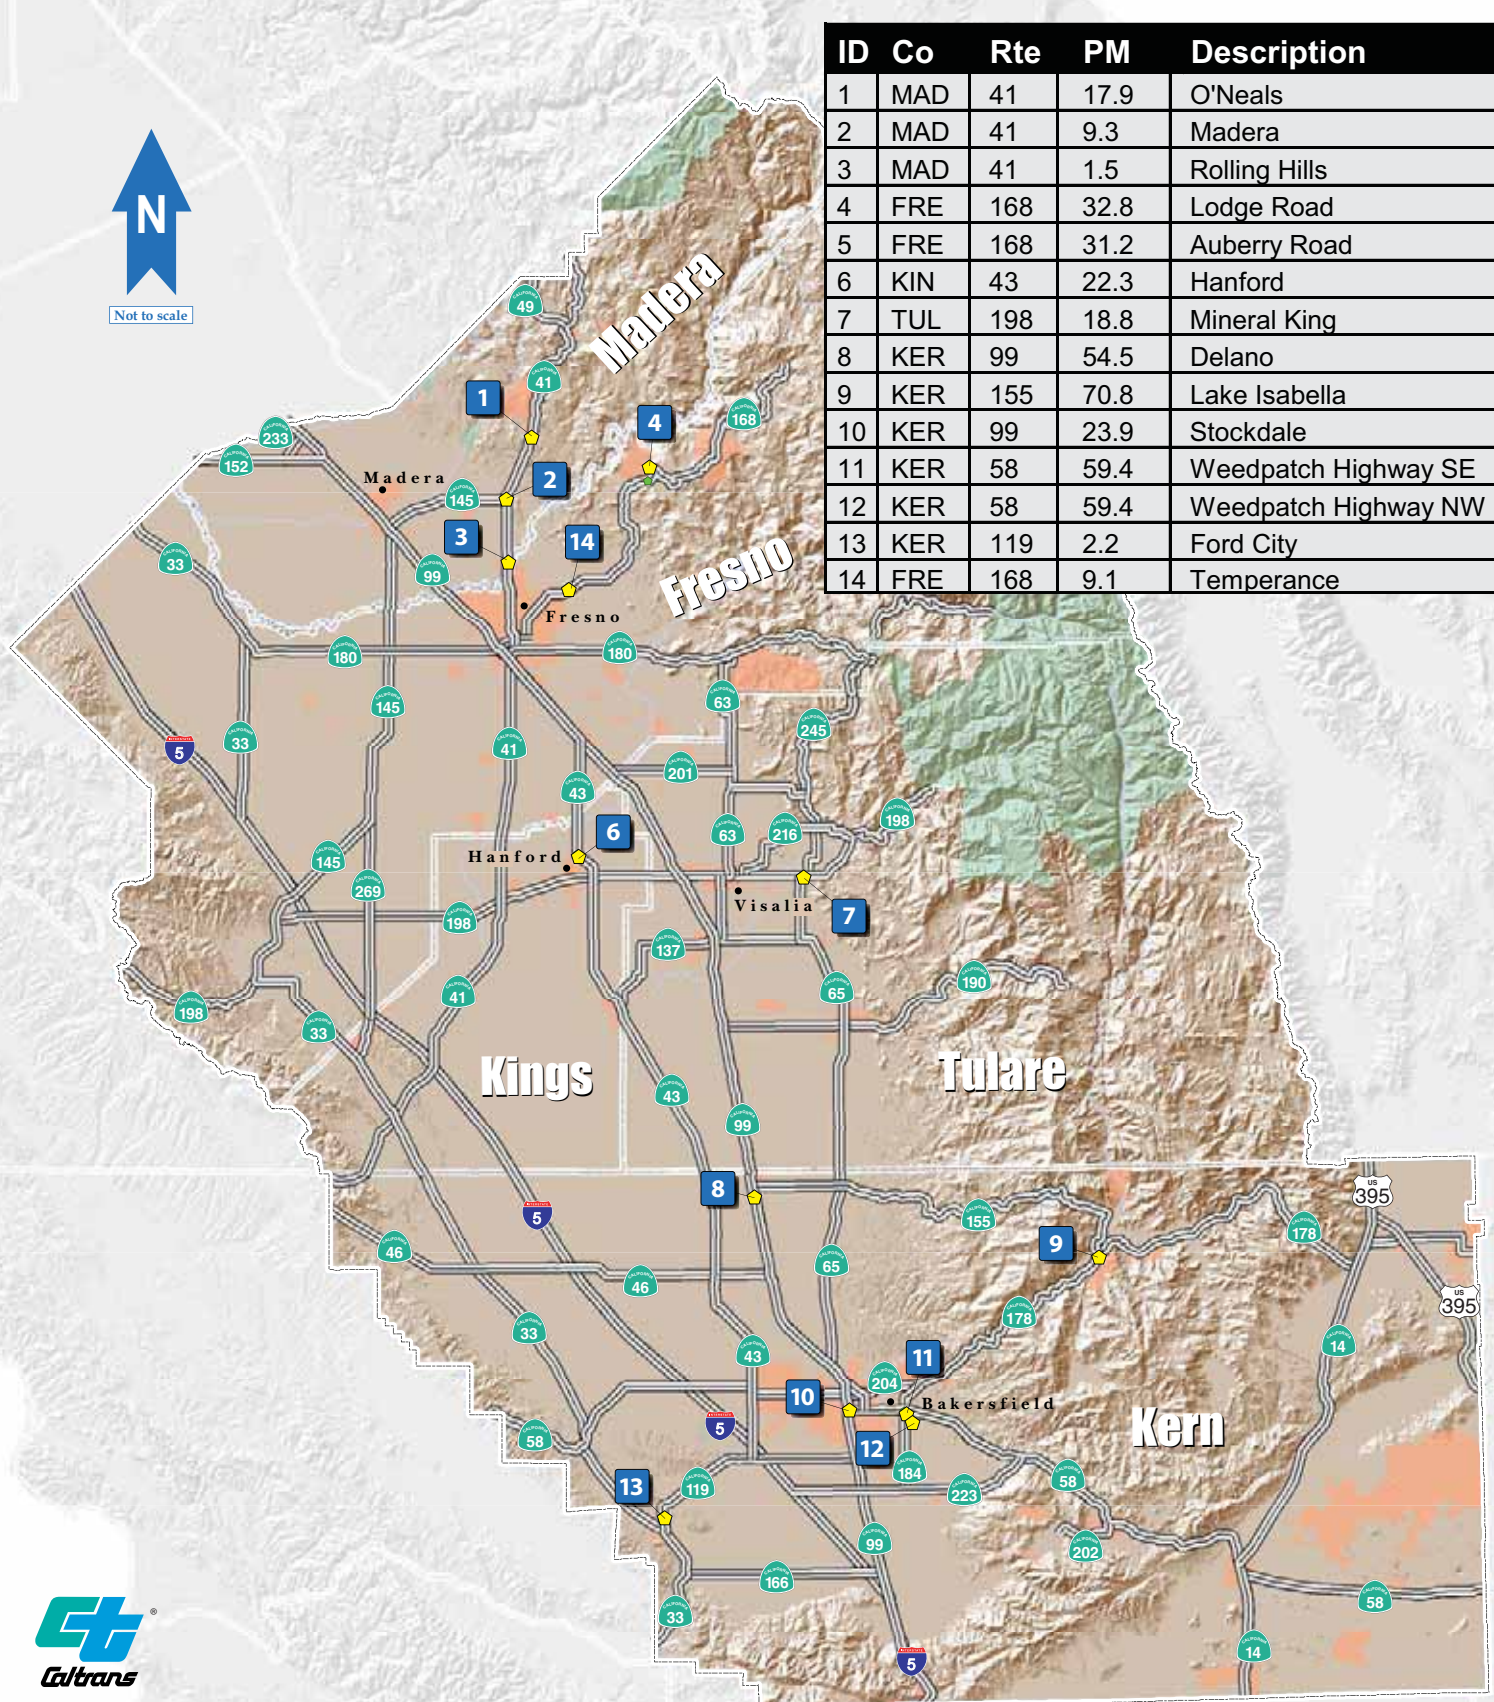

Park and Ride Lots

Not to scale

ID	Co	Rte	PM	Description
1	MAD	41	17.9	O'Neals
2	MAD	41	9.3	Madera
3	MAD	41	1.5	Rolling Hills
4	FRE	168	32.8	Lodge Road
5	FRE	168	31.2	Auberry Road
6	KIN	43	22.3	Hanford
7	TUL	198	18.8	Mineral King
8	KER	99	54.5	Delano
9	KER	155	70.8	Lake Isabella
10	KER	99	23.9	Stockdale
11	KER	58	59.4	Weedpatch Highway SE
12	KER	58	59.4	Weedpatch Highway NW
13	KER	119	2.2	Ford City
14	FRE	168	9.1	Temperance

July 2008

* Information obtained from Caltrans District 6 Traffic Operations